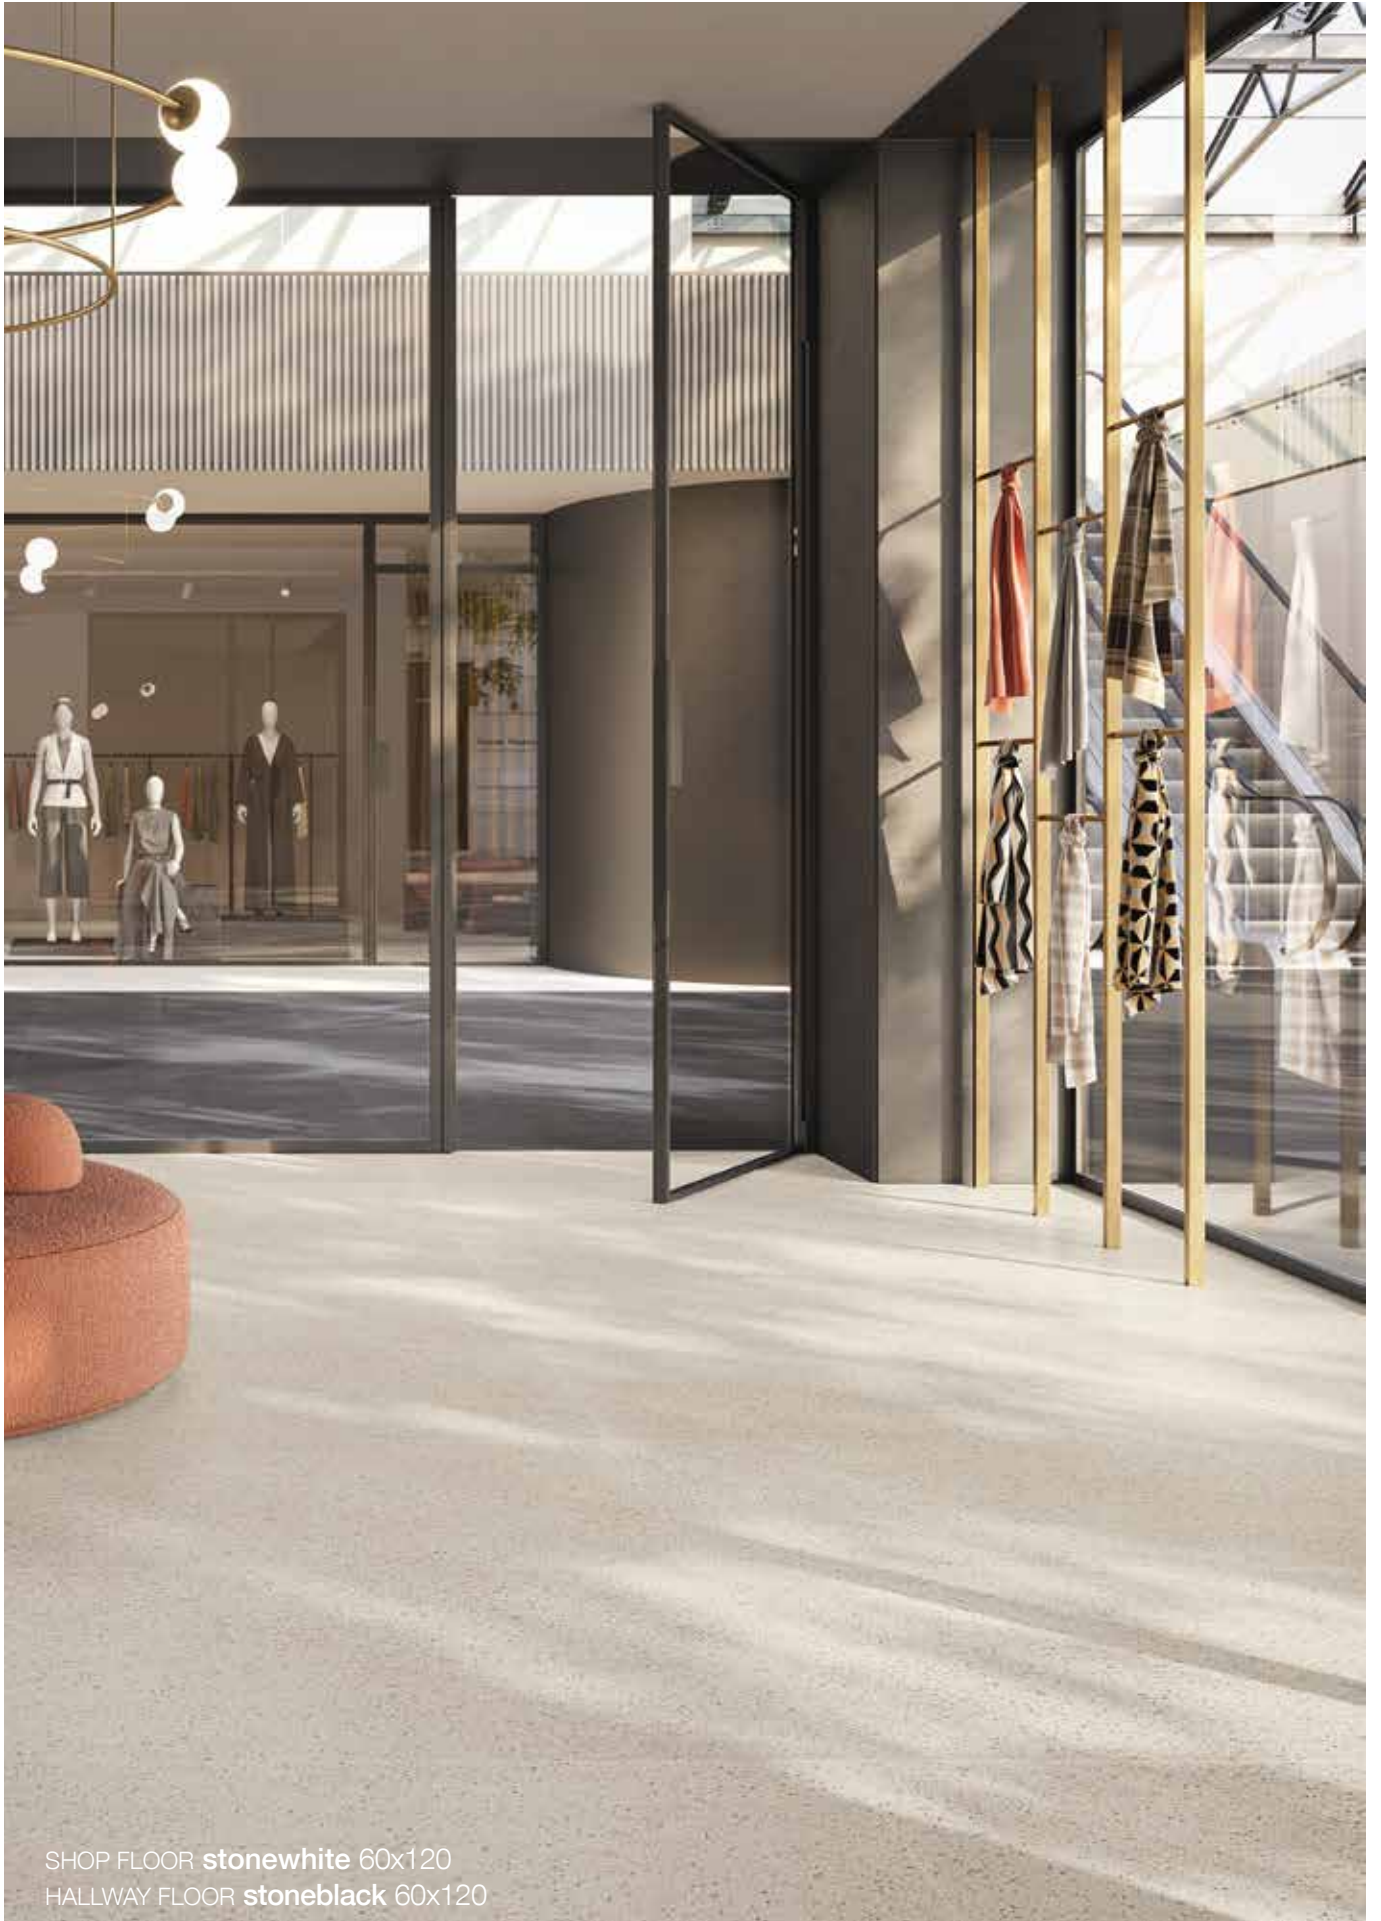

SHOP FLOOR **stonewhite** 60x120
HALLWAY FLOOR **stoneblack** 60x120