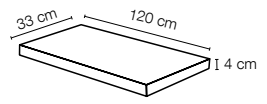

Angolare
(assemblato)

Formati Sizes
Formats Formate

cm 7x120
2³/₄"x47¹/₄"

cm 30x120
11³/₄"x47¹/₄"

cm 120x33
47¹/₄"x13"

cm 120x33
47¹/₄"x13"